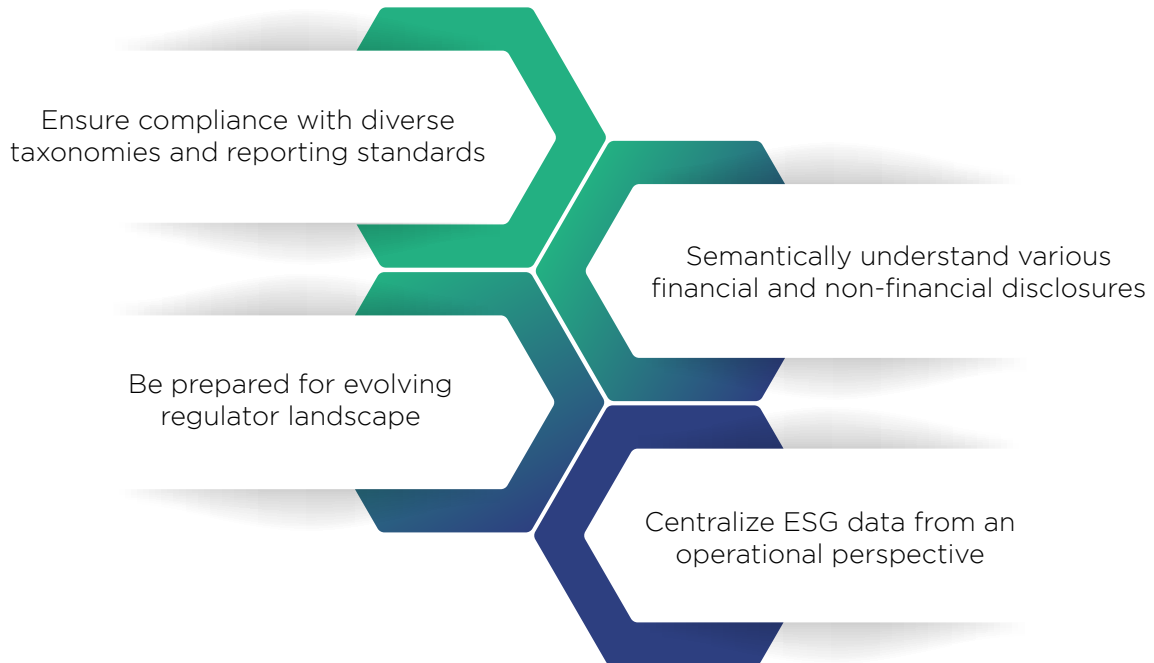

Quantiphi's Solution Suite

Sustainability Disclosure Compliance

Make disclosure compliance across standard-setters and frameworks seamless and comparable with NLP and computer vision-driven ML techniques